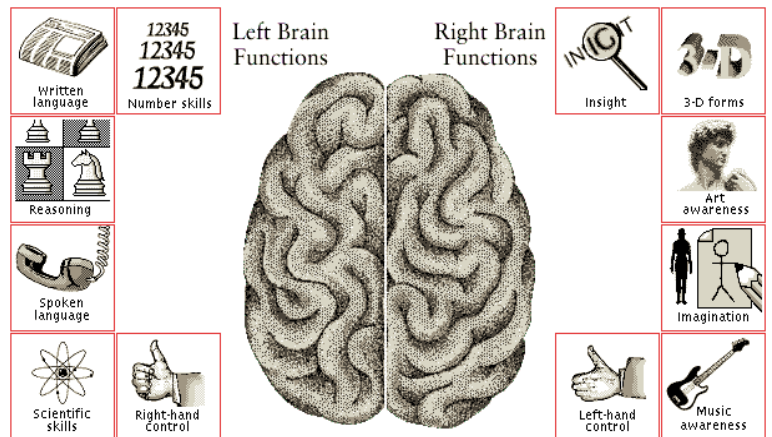

Brain Notes

Three Parts of the Nervous System:

- 1.
- 2.
- 3.

The part of the brain that controls thinking is _____

Spinal Cord: Connects the _____ to the _____
_____ send and receive information throughout your body

Neurons have specialized extensions called _____ and _____.

_____ : bring information to the cell body

_____ : take information away from the cell body

Brain Sizes- Smallest to Largest

1. _____
  actual weight _____
2. _____
  actual weight _____
3. _____
  actual weight _____
4. _____
  actual weight _____
5. _____
  actual weight _____

Right Brain, Left Brain

1. 2. 3. 4. 5. 6. 7. 8. 9. 10.	11. 12. 13. 14. 15. 16. 17. 18. 19. 20.